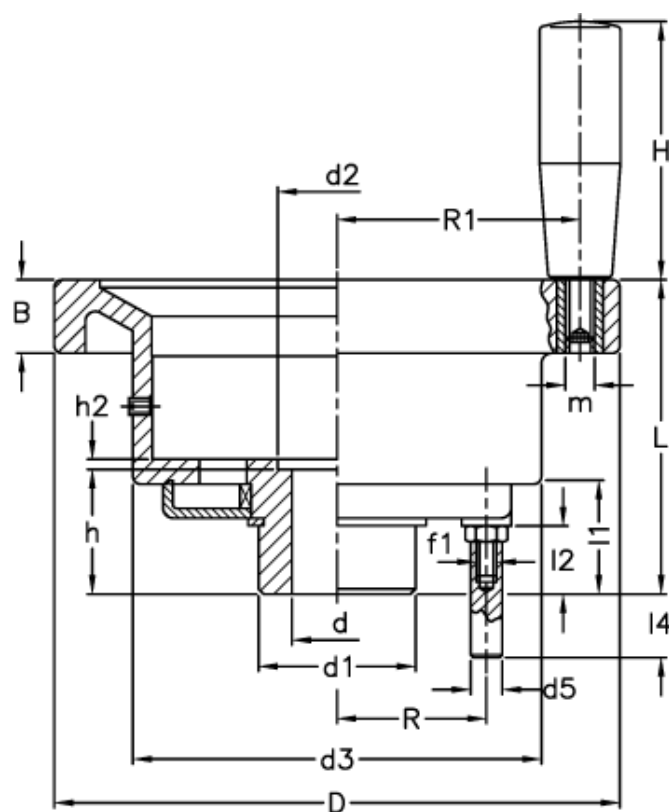

Data Sheet

Article number: 2307028662

Description: E+G Solid handwheel
VAD.160-PXX2-A14+I

Measures

B	= 18	H	= 80	R	= 28.5
D	= 160	h	= 23.5	R1	= 71.0
d1	= 32	h2	= 4.0		
d2	= 25.5	L	= 71.5		
d3	= 78	l1	= 20.0		
d5	= 6	l2	= 13.0		
d H7	= 14	l4	= 12.1		
f1	= M4	m	= M10		